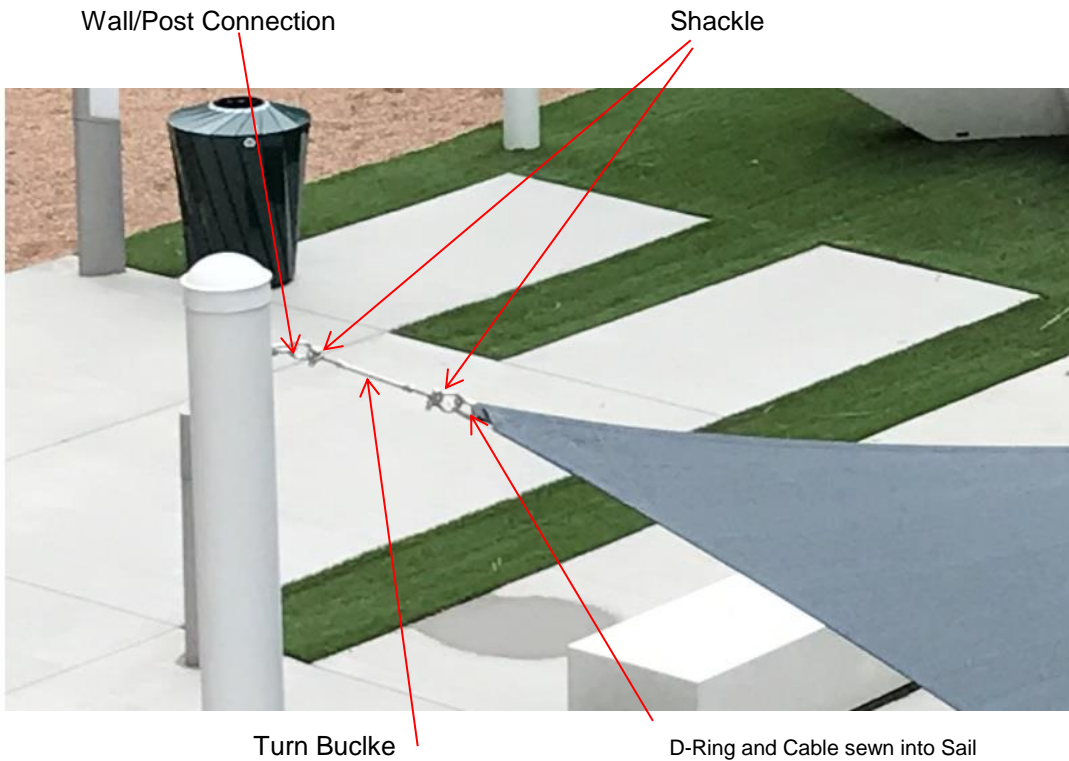

Shade Sail Hardware

"Colorado's choice for awnings since 1982"

Stainless Steel Diamon Wall Connector
4 1/2" x 2"

Shackle

Turnbuckle

D-Ring sewn into Sail

Turn Buckle

D-Ring and Cable sewn into Sail