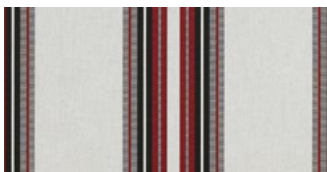

**Grey / Beige Chip Fancy**  
4777-0000 / 46" (117cm)  
7.67" (19.48cm) W Repeat  
Signature Series

**Beaufort Mushroom**  
4753-0000 / 46" (117cm)  
7.47" (18.97cm) W Repeat

**Preston Stone**  
4768-0000 / 46" (117cm)  
7.5" (19.05cm) W Repeat  
Signature Series

**Moreland Taupe**  
4880-0000 / 46" (117cm)  
9.13" (23.18cm) W Repeat  
Mayfield Collection

**Taupe Tailored Bar Stripe**  
4945-0000 / 46" (117cm)  
9" (22.86cm) W Repeat  
Signature Series

**Beaufort Classic**  
4982-0000 / 46" (117cm)  
7.47" (18.97cm) W Repeat  
Mayfield Collection

**Beaufort Black / White 6 Bar**  
5704-0000 / 46" (117cm)  
7.47" (18.97cm) W Repeat

**Grey / Black / White**  
4799-0000 / 46" (117cm)  
11.2" (28.45cm) W Repeat

**Colonnade Stone**  
4822-0000 / 46" (117cm)  
8.95" (22.73cm) W Repeat  
Signature Series