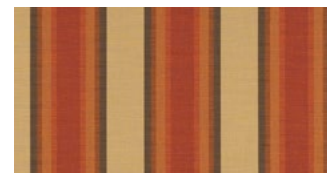

**Beaufort Yellow /  
White 6 Bar**  
5702-0000 / 46" (117cm)  
7.5" (19.05cm) W Repeat

**Havelock Brick**  
4985-0000 / 46" (117cm)  
9" (22.86cm) W Repeat  
Signature Series

**Bisque Brown**  
4773-0000 / 46" (117cm)  
9" (22.86cm) W Repeat  
Signature Series