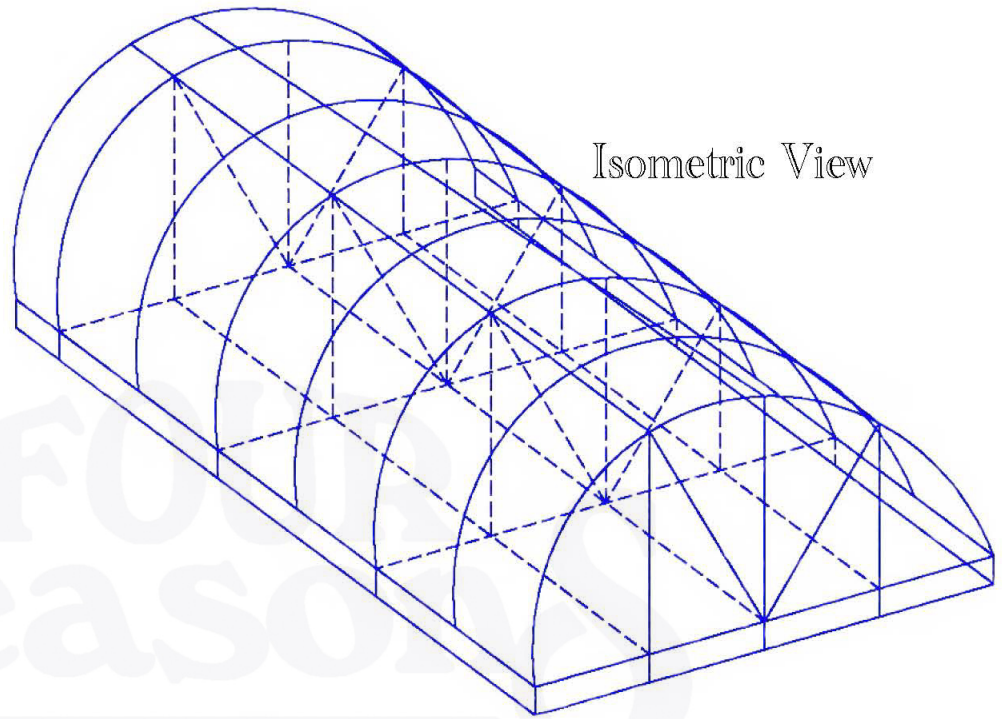

Radius
Marquee
Canopy W/
Hard Valance

Isometric View

Front View

Top View

Side View