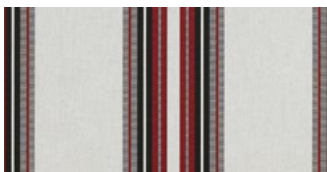

Moreland Taupe
4880-0000 / 46" (117cm)
9.13" (23.18cm) W Repeat
Mayfield Collection

Taupe Tailored Bar Stripe
4945-0000 / 46" (117cm)
9" (22.86cm) W Repeat
Signature Series

Beaufort Classic
4982-0000 / 46" (117cm)
7.47" (18.97cm) W Repeat
Mayfield Collection

Beaufort Black / White 6 Bar
5704-0000 / 46" (117cm)
7.47" (18.97cm) W Repeat

Grey / Black / White
4799-0000 / 46" (117cm)
11.2" (28.45cm) W Repeat

Colonnade Stone
4822-0000 / 46" (117cm)
8.95" (22.73cm) W Repeat
Signature Series