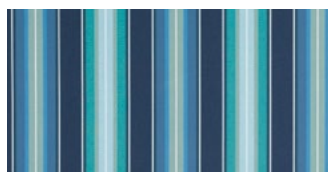

Saxon Cascade
4884-0000 / 46" (117cm)
11.16" (28.35cm) W Repeat
Signature Series